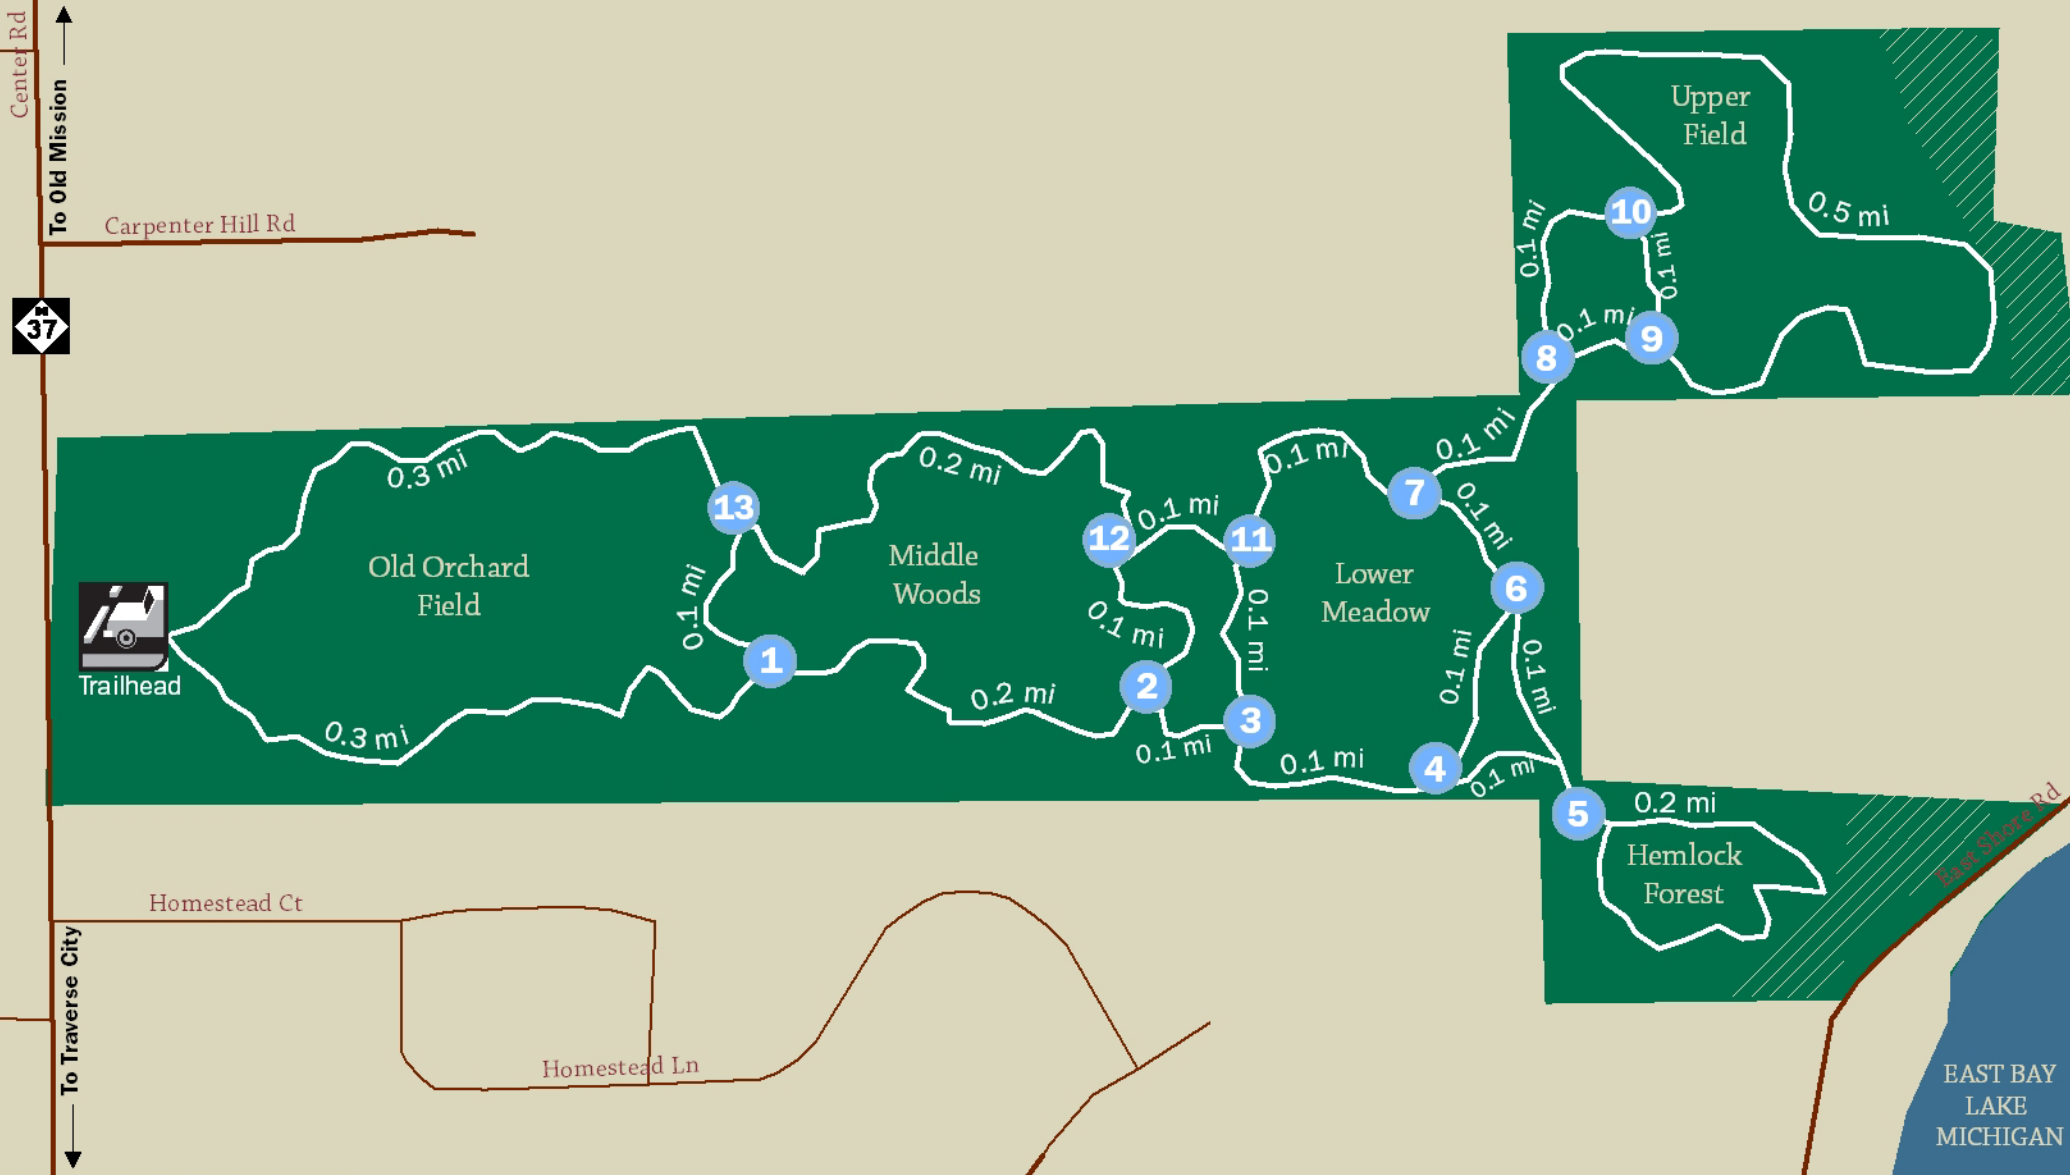

PELIZZARI NATURAL AREA

Signs by the Grand Traverse Regional Land Conservancy: GTRLC.ORG

www.peninsulatownship.com

LEGEND

Steep Bluff

Hiking Trail, 3.2 miles

Trailhead & Parking

Trail Maps

Pelizzari Natural Area, Peninsula Township

**All distances are approximate*